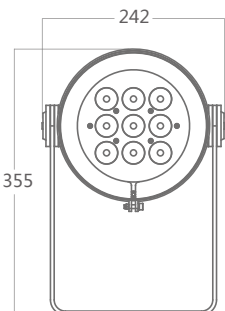

# Flood light SARGA

**DMX 512** **RDM** **IP66**  
OUTDOOR RATED

white grey black

**356 188**  
LED Power **120 W** ColourTemp **RGBL** Luminous **3804 lm**

**356 189**  
LED Power **120 W** ColourTemp **RGBA** Luminous **3034 lm**

**356 190**  
LED Power **120 W** ColourTemp **RGBW** Luminous **3423 lm**