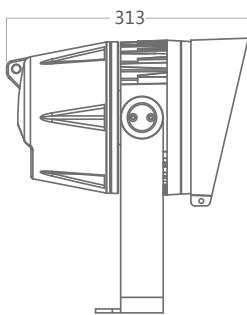

# Flood light SARGA

**DMX 512** **RDM** **IP66**  
OUTDOOR RATED

white grey black

**356 188**  
LED Power **120 W** ColourTemp **RGBL** Luminous **3804 lm**

**356 189**  
LED Power **120 W** ColourTemp **RGBA** Luminous **3034 lm**